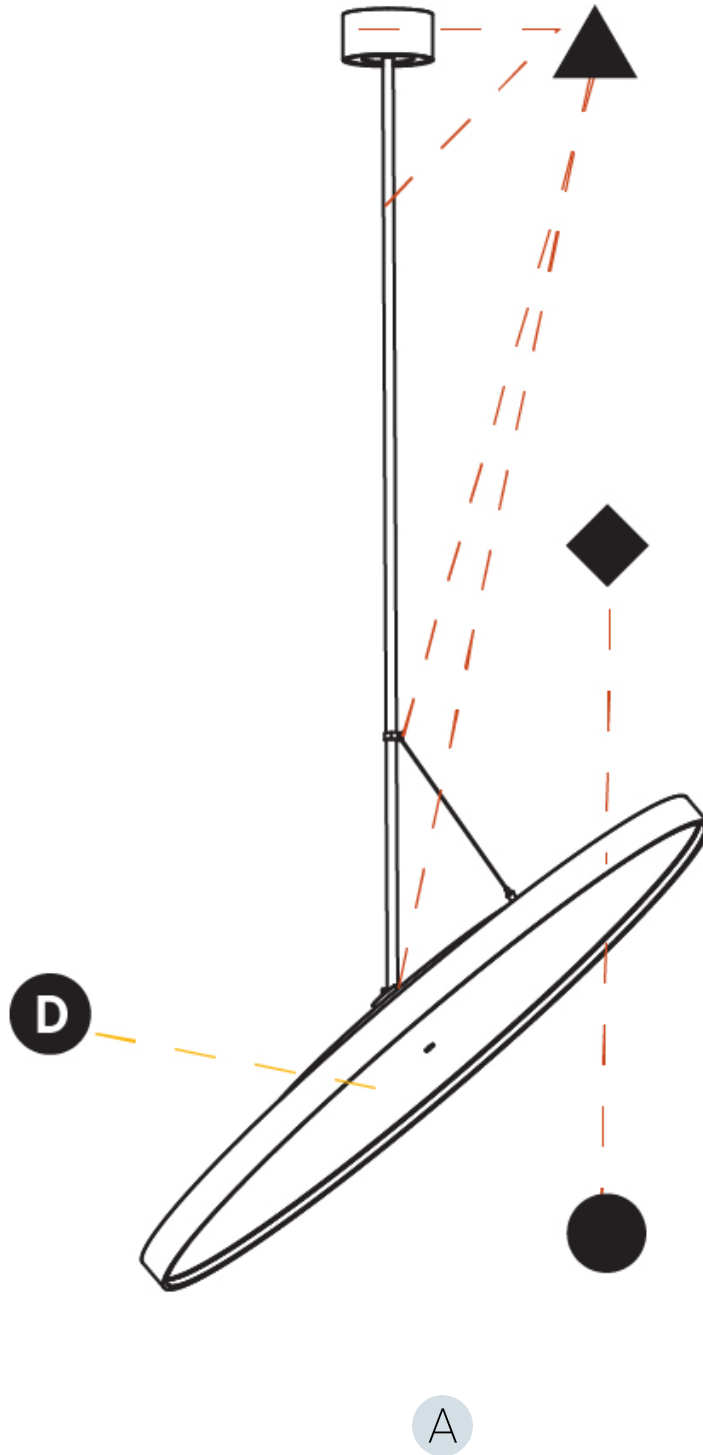

SIGN DIVA FLEX KORONA SUSPENSION

A30870-

PROJECT _____

TYPE _____

SPECIFIER _____

QUANTITY _____

DATE _____